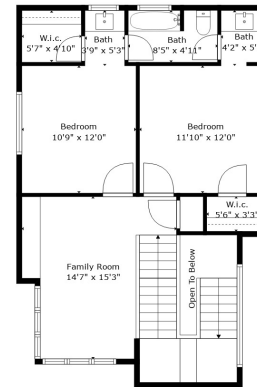

Floor 1

Floor 2

GROSS INTERNAL AREA
 FLOOR 1: 2007 sq. ft, FLOOR 2: 697 sq. ft
 EXCLUDED AREAS: , GARAGE: 403 sq. ft
 TOTAL: 2705 sq. ft

Measurements Calculated By Technology. They Aren't Guaranteed But Are Mostly Reliable

shoot2sell

GROSS INTERNAL AREA
 FLOOR 1: 2007 sq. ft, FLOOR 2: 697 sq. ft
 EXCLUDED AREAS: , GARAGE: 403 sq. ft
 TOTAL: 2705 sq. ft

Measurements Calculated By Technology. They Aren't Guaranteed But Are Mostly Reliable