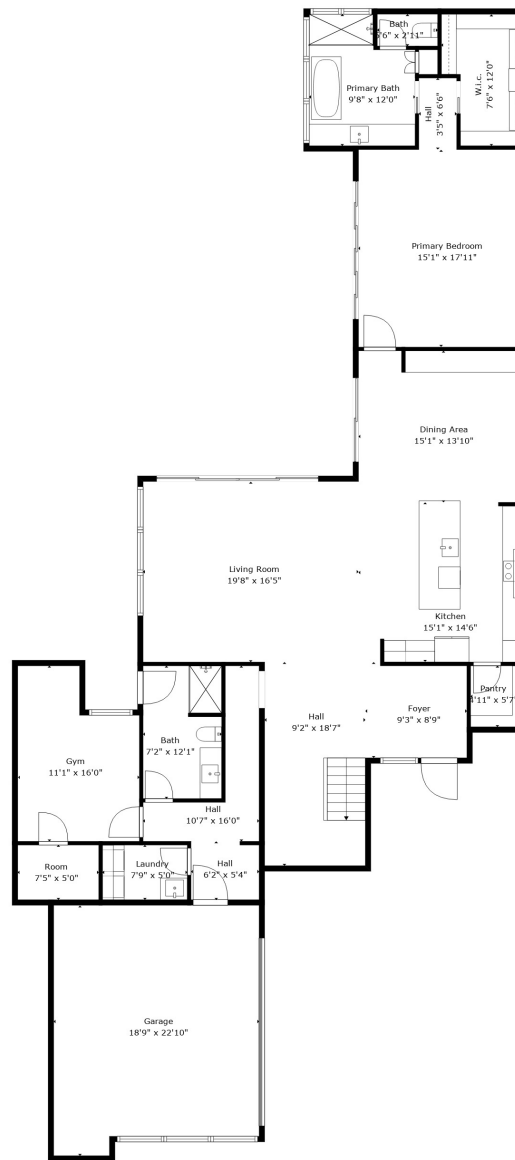

Floor 1

Floor 2

GROSS INTERNAL AREA
 FLOOR 1: 2007 sq. ft, FLOOR 2: 697 sq. ft
 EXCLUDED AREAS: , GARAGE: 403 sq. ft
 TOTAL: 2705 sq. ft

Measurements Calculated By Technology. They Aren't Guaranteed But Are Mostly Reliable

shoot2sell

GROSS INTERNAL AREA
 FLOOR 1: 2007 sq. ft, FLOOR 2: 697 sq. ft
 EXCLUDED AREAS: , GARAGE: 403 sq. ft
 TOTAL: 2705 sq. ft

Measurements Calculated By Technology. They Aren't Guaranteed But Are Mostly Reliable