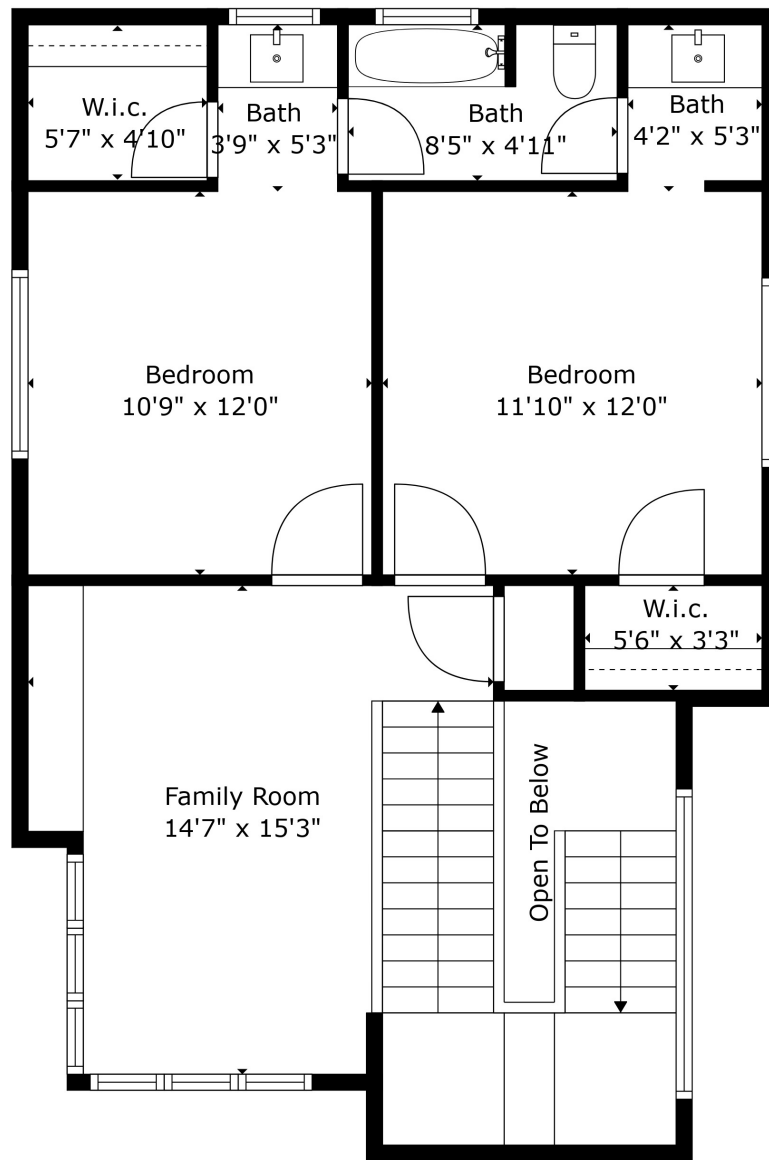

Floor 1

Floor 2

GROSS INTERNAL AREA
 FLOOR 1: 2007 sq. ft, FLOOR 2: 697 sq. ft
 EXCLUDED AREAS: , GARAGE: 403 sq. ft
 TOTAL: 2705 sq. ft

Measurements Calculated By Technology. They Aren't Guaranteed But Are Mostly Reliable

shoot2sell

GROSS INTERNAL AREA
 FLOOR 1: 2007 sq. ft, FLOOR 2: 697 sq. ft
 EXCLUDED AREAS: , GARAGE: 403 sq. ft
 TOTAL: 2705 sq. ft

Measurements Calculated By Technology. They Aren't Guaranteed But Are Mostly Reliable